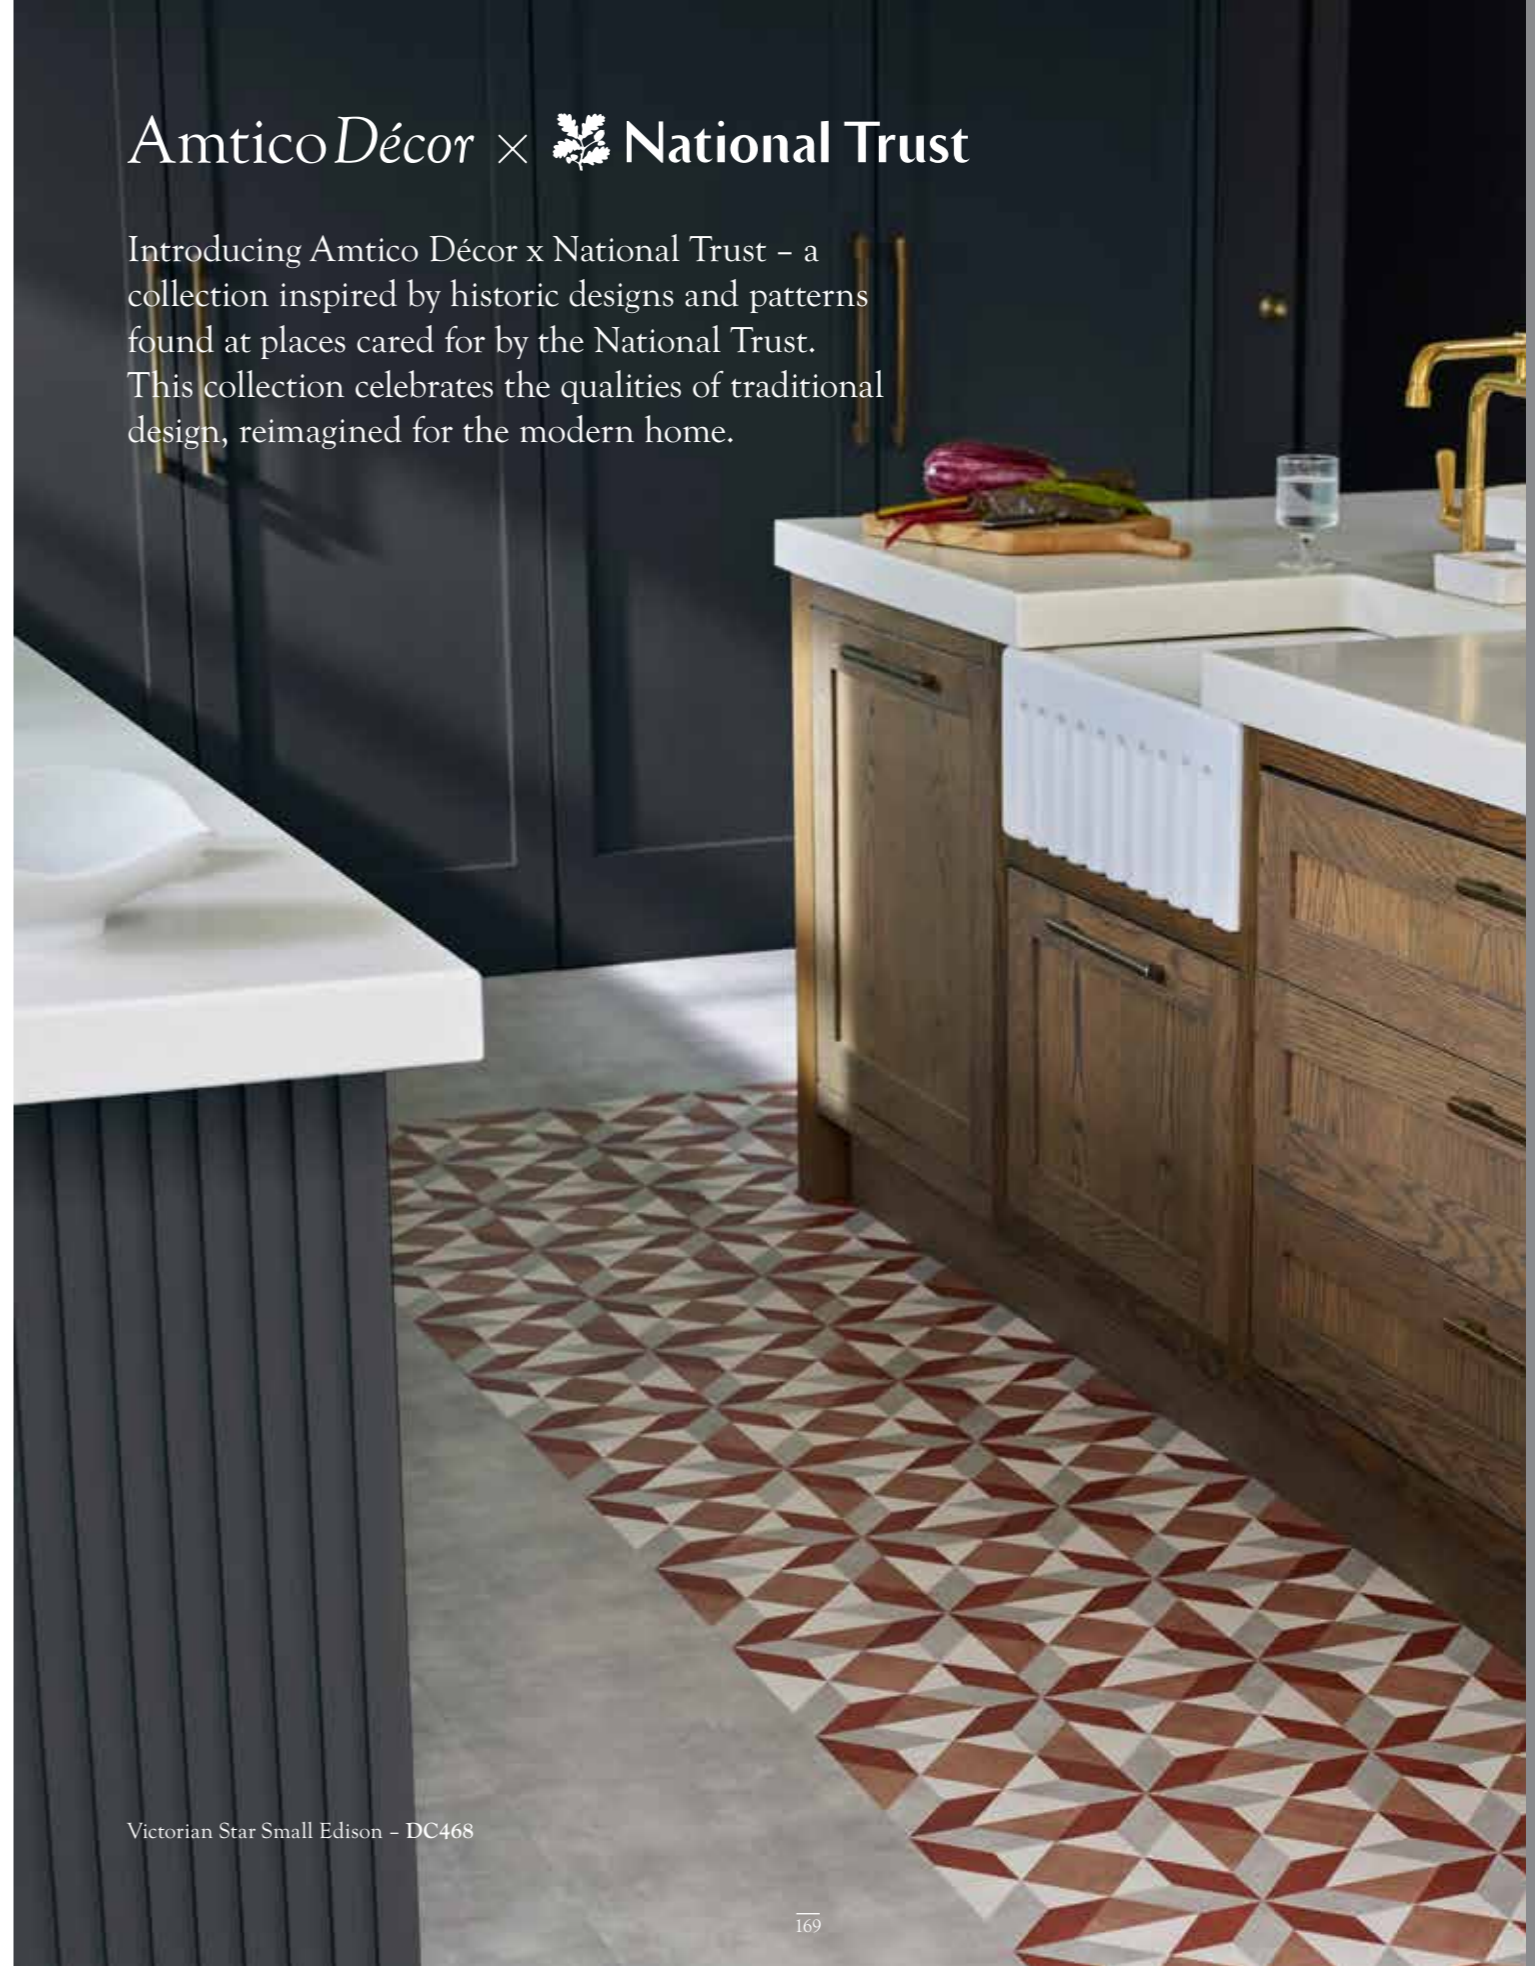

Victorian Star Small Edison - DC468