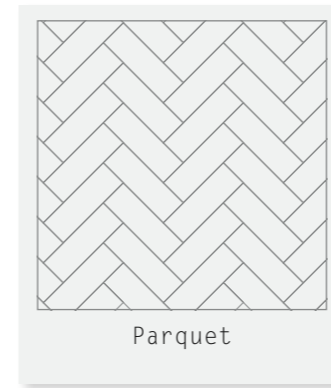

Available in two classic Parquet sizes

76 x 229mm

102 x 457mm

SP101 Mulled Oak in Small Parquet laying pattern

Amtico Spacia | Wood Parquet

Plank sizes used to create this pattern...

Small
76 x 229mm

Also available in: