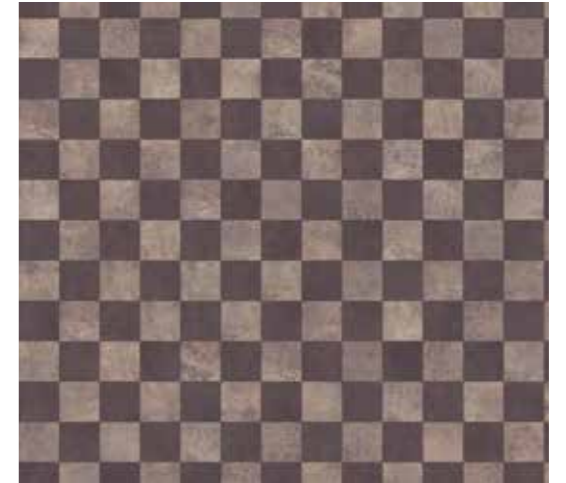

DC366 Created with Kura Cassia and Encaustic Umber

DC304 Created with Graphite Slate, Basilica Salt and Kura Caraway

Amtico Signature | Designers' Choice | Edge

1

“Lending itself to an array of contemporary schemes, Edge is dramatic in daring colour combinations, yet sophisticated in subtler, blush-toned palettes.”