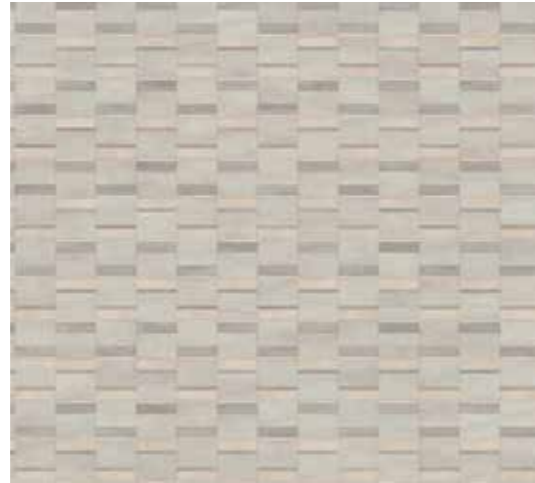

DC450 Created with Tempus Soothe, Stucco Quartz and Tempus Embrace - *Passo Mini*