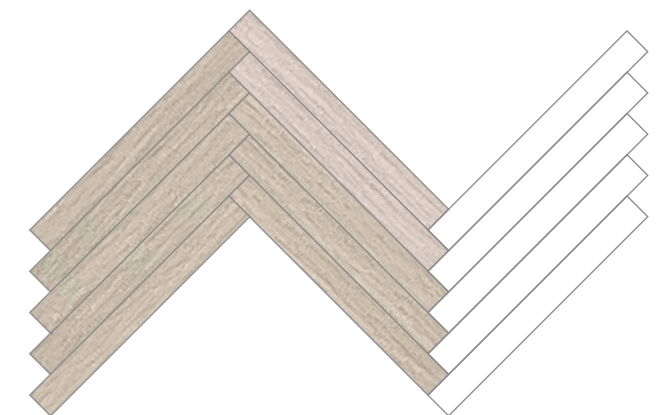

DECK BLOCK

Size shown: 184 x 1219mm (stripping required)

STRIPWOOD

Size shown: 102 x 914mm

BOARDWALK

Size shown: 184 x 1219mm, 102 x 914mm

Checkerboard

CHECKERBOARD

Size shown: 305 x 305mm (stripping optional)

Herringbone

HERRINGBONE TILE

Size shown: 305 x 457mm (stripping optional)

HERRINGBONE PLANK

Size shown: 102 x 914mm

i Amtico Spacia is available in a range of plank and tile sizes. Please refer to page 72 for size options.