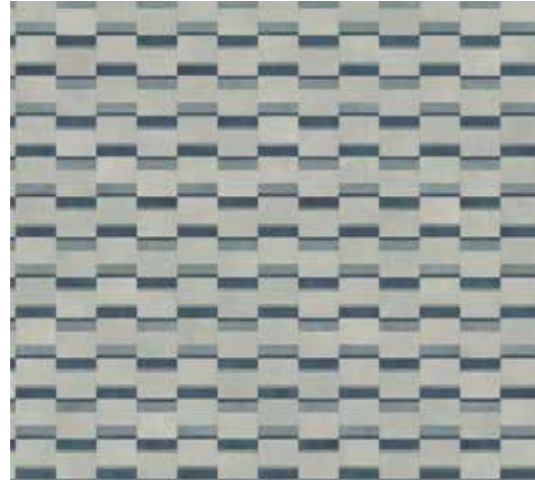

DC397 Created with Diffusion Lux, Diffusion Chambray and Stucco Flax - *Passo Mini*