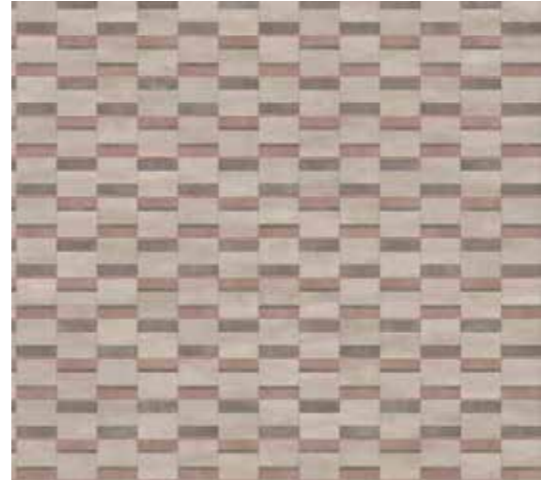

DC451 Created with Tempus Harmony, Modernist Frame and Encaustic Mineral - *Passo Mini*