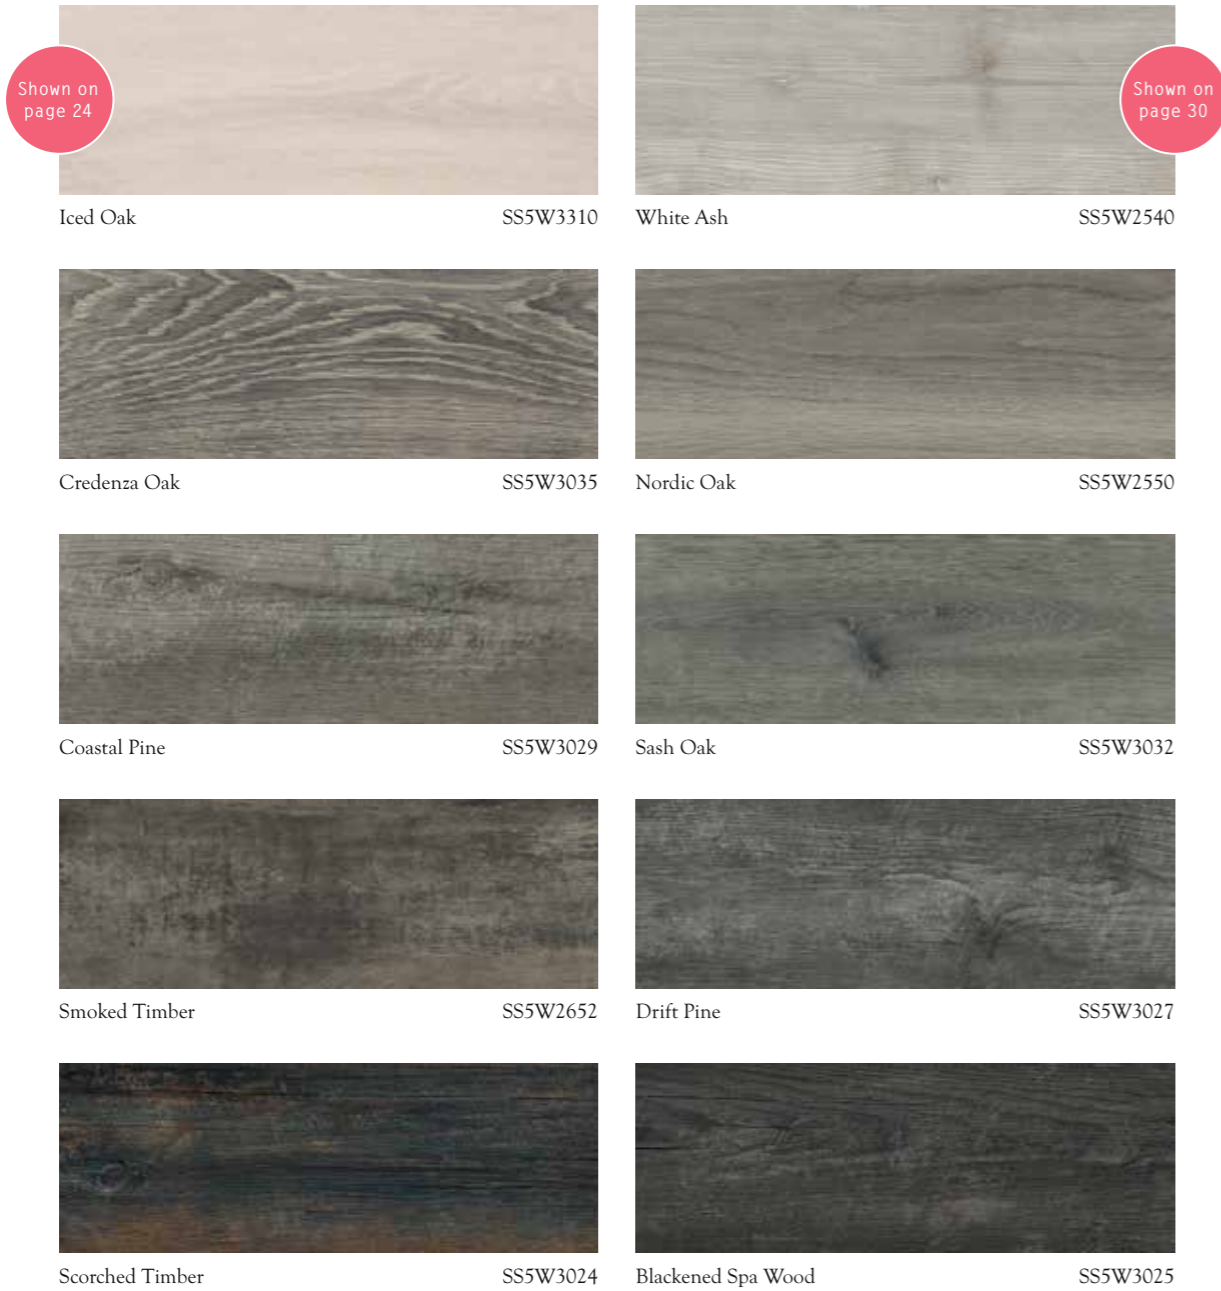

Amtico Spacia | Wood
Cool

New antimicrobial protection*
Proven to reduce the presence of potentially harmful bacteria by 99.9% over 24 hours.
*Excludes Heritage Oak products.

Visit [amtico.com](https://www.amtico.com) to find a retailer or call 0121 745 0800